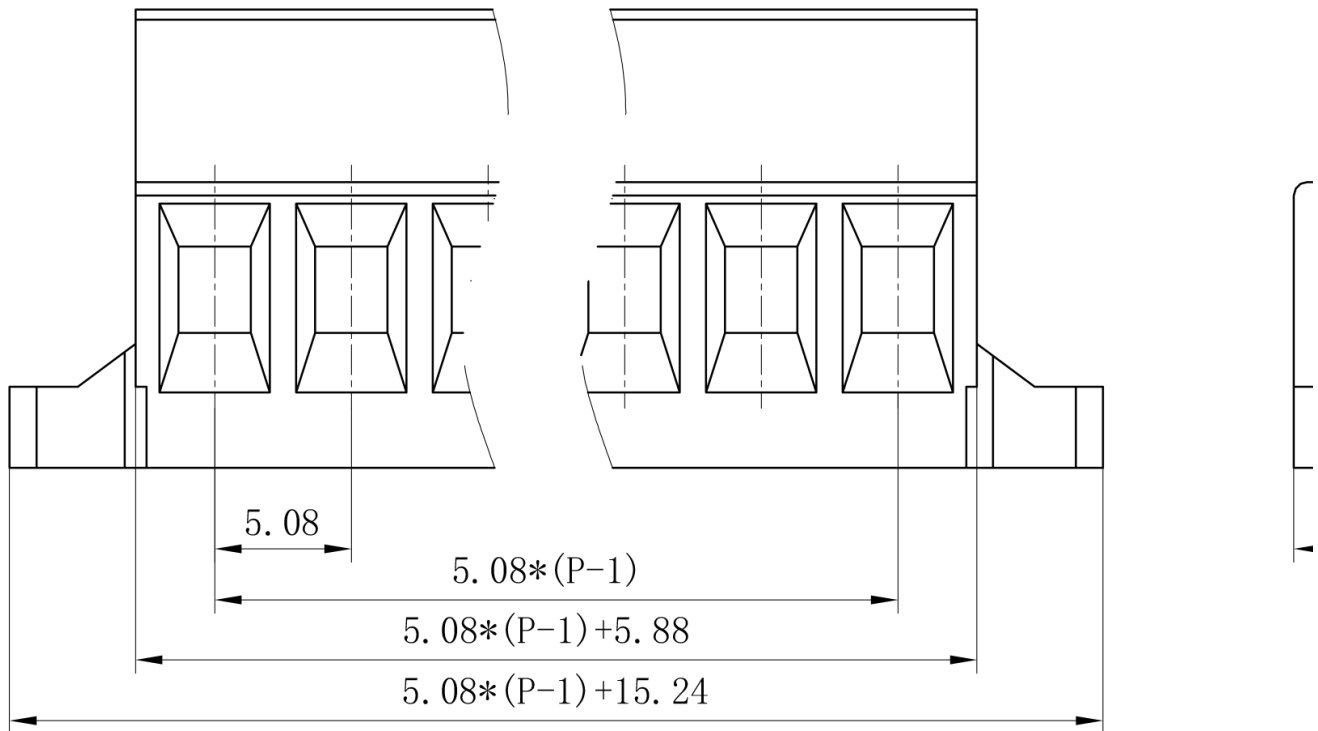

Category: 插拔式端子-插头/Plug-in terminal-plug

Product name: MC-RH5.08HXXC-B-0001

Product Description: 5.08mm , 320V , 12A CE

Product Picture

P为通道数, P=Poles

基本信息 /Basic Information

产品型号 SUPU ID	MC-RH5.08HXXC-B-0001
产品间距 Pitch	5.08mm
产品层数 Number of levels	1
产品位数 Number of connections	2P-22P
接线方式 Connection method	螺钉接线

防护等级 Protection Level	IP20
工作温度 Work temperature	-40~+105°C

IEC数据 /IEC Data

额定电流 Rated Current	12A
额定电压 Rated Voltage	320V
过压类别 Overvoltage category	III III II
污染等级 Pollution degree	3 2 2
额定冲击电压 Rated impulse voltage	4KV 4KV 4KV
额定电压 Rated Voltage	320V 320V 630V
硬导线截面积 Conductor cross section solid	0.2-2.5MM ²
柔性导线截面积 Conductor cross section flexible	0.2-2.5MM ²
柔性导线截面积，带绝缘管套 Conductor cross section flexible,with furrule	0.2-2.5MM ²
锁线螺钉规格 Locking screw Specification	M3
额定扭矩 Rated Torque	0.5-0.6N.m
固定螺钉规格 Fixed Screw Specification	-
额定扭矩 Rated Torque	-
剥线长度 Stripping length	7-8mm